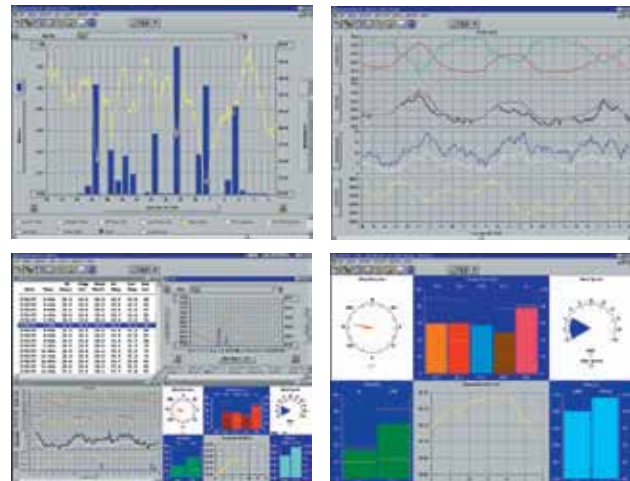

What's included: WeatherLink data logger, software CD, and 8 ft (2.4m) cable to connect the data logger to your computer.

Catalog No.	Model No.	Description
TS-99810-54	7862	WeatherLink for Windows
TS-86413-54	6510USB	WeatherLink for Vantage Vue and Vantage Pro2, USB version
TS-86413-52	6510SEPSER	WeatherLink for Vantage Vue and Vantage Pro2, serial port version
TS-32255-48	6520	WeatherLink for Vantage Vue and Vantage Pro2, Mac OSX version
TS-99810-65	6555	WeatherLinkIP for Vantage Vue and Vantage Pro2, PC version